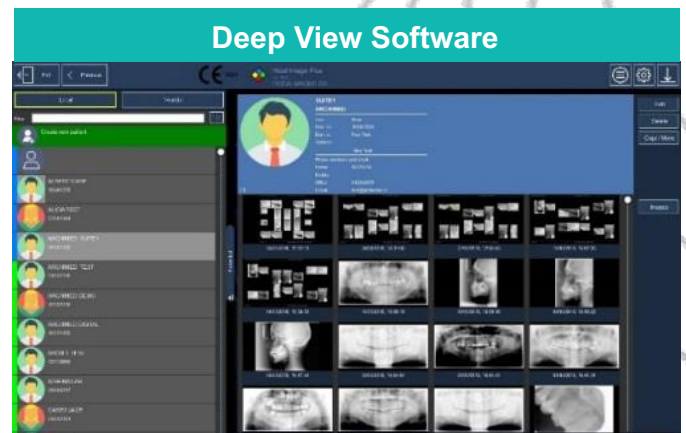

READER

Phosphor Plate Scanner

PSP Scanner Trident Reader

Simple

Connect Reader directly to your computer and start scanning; once you insert the plate into the slot, Reader automatically recognizes the plate's size and HD images will be in your computer in few seconds. Three LED lights will indicate the status of the process.

Reader has an inner power supply adaptor to work from 100 to 220 V.

Sensor TDI CCD

Reader does not need big spaces for installation. The whole system is wonderfully compact, measuring 17 x 19 x 30 cm only.

Fast

Reader delivers highly precise digital images to any PC in less than 20 seconds: Only ten seconds to scan and five seconds to clean the plates for a new image.

Affordable

Reader is a cost-effective option for any practice. It perfectly works with your traditional AC or DC X-Ray generator, providing high quality images for accurate diagnosis.

Reader enables getting clear HD images repeatedly using the same plate, with no film processing extra cost: No chemicals, film processor or dark room needed.

Sizes 0, 1, 2 and 3

xrddental

Dental Equipment - www.xrddental.com

XRD Dental Equipment - Orlando FL 32836
+ 1 (407) 319-1348 - info@xrddental.com